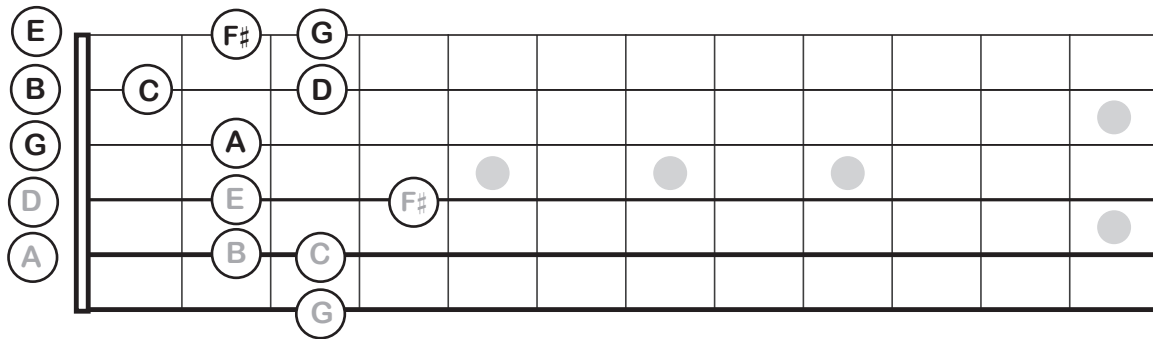

Learning the Fretboard

Notes in 1st Position

Melody Strings

The range of notes on the melody strings in (open) 1st Position is a **G Major** scale.

Practice the following hymn tunes. Use notes in 1st position.
Notice that in 1st position, there are no ledger lines above the staff.

POSEN

DUKE STREET